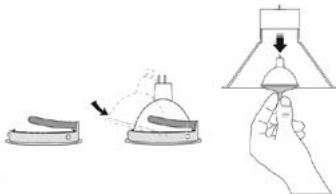

Bombillas LED / LED Lamp / Ampoule LED

Ref. HLX08 (8W)	2700K - 828Lm 3000K - 849Lm 4000K - 891Lm
Ref. HLX12 (12W)	2700K - 1207Lm 3000K - 1238Lm 4000K - 1300Lm
HLP06 (6W - CCT)	3000K - 432Lm 4000K - 467Lm
1LHG-300 (5W - CCT)	3000K - 452Lm 4000K - 478Lm