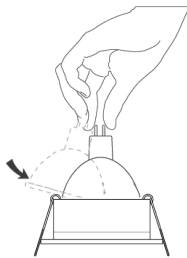

Bombillas LED / LED Lamp / Ampoule LED

Ref. HLX06-2152	6W - 2700K - 604Lm - 60° - Non Dimm
Ref. HLX06-2153	6W - 3000K - 636Lm - 60° - Non Dimm
Ref. HLX06-2154	6W - 4000K - 669Lm - 60° - Non Dimm
Ref. HLX10-2152	10W - 2700K - 1142Lm - 60° - Non Dimm
Ref. HLX10-2153	10W - 3000K - 1154Lm - 60° - Non Dimm
Ref. HLX10-2154	10W - 3000K - 1215Lm - 60° - Non Dimm
Ref. 1LHG-202	7W - 2700K - 607Lm - 38° -Non Dimm
Ref. 1LHG-203	7W - 3000K - 639Lm - 38° -Non Dimm
Ref. 1LHG-204	7W - 4000K - 670Lm - 38° -Non Dimm
Ref. 1LHG-206	7W - 6500K - 700Lm - 38° -Non Dimm
Ref. 1LHG-502	8W - 2700K - 570Lm - 120° -Non Dimm
Ref. 1LHG-503	8W - 3000K - 600Lm - 120° -Non Dimm
Ref. 1LHG-504	8W - 4000K - 600Lm - 120° -Non Dimm
Ref. 1LHG-506	8W - 6500K - 700Lm - 120° -Non Dimm