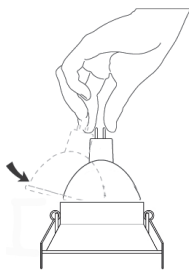

Bombillas LED / LED Lamp / Ampoule LED

Ref. HLX06-2152	6W - 2700K - 604Lm - 60° - Non Dimm
Ref. HLX06-2153	6W - 3000K - 636Lm - 60° - Non Dimm
Ref. HLX06-2154	6W - 4000K - 669Lm - 60° - Non Dimm
Ref. HLX10-2152	10W - 2700K - 1142Lm - 60° - Non Dimm
Ref. HLX10-2153	10W - 3000K - 1154Lm - 60° - Non Dimm
Ref. HLX10-2154	10W - 3000K - 1215Lm - 60° - Non Dimm
Ref. 1LHG-202	7W - 2700K - 607Lm - 38° - Non Dimm
Ref. 1LHG-203	7W - 3000K - 639Lm - 38° - Non Dimm
Ref. 1LHG-204	7W - 4000K - 670Lm - 38° - Non Dimm
Ref. 1LHG-206	7W - 6500K - 700Lm - 38° - Non Dimm