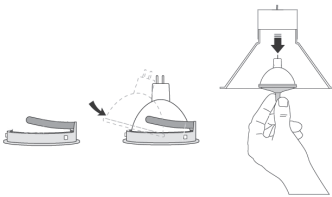

Bombillas LED / LED Lamp / Ampoule LED

Ref. HLX06-2152	6W - 2700K - 604Lm - 60° - Non Dimm
Ref. HLX06-2153	6W - 3000K - 636Lm - 60° - Non Dimm
Ref. HLX06-2154	6W - 4000K - 669Lm - 60° - Non Dimm
Ref. HLX10-2152	10W - 2700K - 1142Lm - 60° - Non Dimm
Ref. HLX10-2153	10W - 3000K - 1154Lm - 60° - Non Dimm
Ref. HLX10-2154	10W - 3000K - 1215Lm - 60° - Non Dimm
Ref. 1LHG-202	7W - 2700K - 607Lm - 38° - Non Dimm
Ref. 1LHG-203	7W - 3000K - 639Lm - 38° - Non Dimm
Ref. 1LHG-204	7W - 4000K - 670Lm - 38° - Non Dimm
Ref. 1LHG-206	7W - 6500K - 700Lm - 38° - Non Dimm
Ref. 1LHG-502	8W - 2700K - 570Lm - 120° - Non Dimm
Ref. 1LHG-503	8W - 3000K - 600Lm - 120° - Non Dimm
Ref. 1LHG-504	8W - 4000K - 600Lm - 120° - Non Dimm
Ref. 1LHG-506	8W - 6500K - 700Lm - 120° - Non Dimm