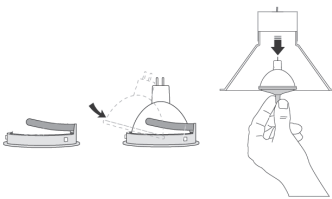

Bombillas LED / LED Lamp / Ampoule LED

Ref. HLX06-2152	6W - 2700K - 604Lm - 60° - Non Dimm
Ref. HLX06-2153	6W - 3000K - 636Lm - 60° - Non Dimm
Ref. HLX06-2154	6W - 4000K - 669Lm - 60° - Non Dimm
Ref. HLX10-2152	10W - 2700K - 1142Lm - 60° - Non Dimm
Ref. HLX10-2153	10W - 3000K - 1154Lm - 60° - Non Dimm
Ref. HLX10-2154	10W - 3000K - 1215Lm - 60° - Non Dimm
Ref. 1LHG-202	7W - 2700K - 607Lm - 38° - Non Dimm
Ref. 1LHG-203	7W - 3000K - 639Lm - 38° - Non Dimm
Ref. 1LHG-204	7W - 4000K - 670Lm - 38° - Non Dimm
Ref. 1LHG-206	7W - 6500K - 700Lm - 38° - Non Dimm
Ref. 1LHG-502	8W - 2700K - 570Lm - 120° - Non Dimm
Ref. 1LHG-503	8W - 3000K - 600Lm - 120° - Non Dimm
Ref. 1LHG-504	8W - 4000K - 600Lm - 120° - Non Dimm
Ref. 1LHG-506	8W - 6500K - 700Lm - 120° - Non Dimm