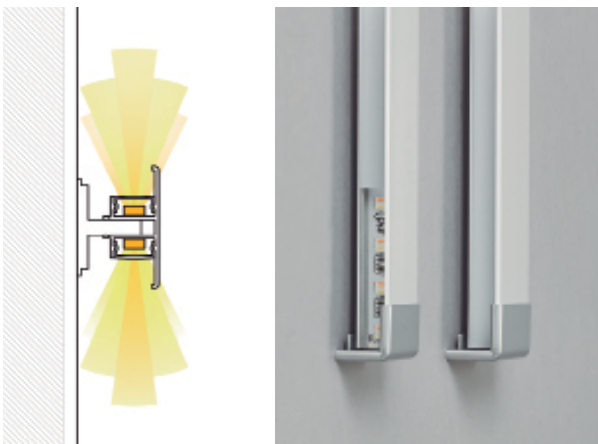

Accesorios / Accessories / Accessoires

Cover	748D-02 Frosted PC
End Caps With Hole	723T-03 Metal
Mounting Clips	723S-01 Plastic
Straight connector only	723E-01 Metal
Vertical 90° corner connector (outside)	723E-05 Metal
Vertical 90° corner connector (inside)	723E-06 Metal
T-Shape connector	723E-03 Metal
Shape surface 90° connector	723E-02 Metal
Shape connector mounting clips	723S-02 Plastic
Connector for corner cross connection	723E-04 Metal
Connector mounting clips	723S-03 Plastic

Compatible / Compatible / Compatible	LED Strip	LED Strip
	IP20	IP65