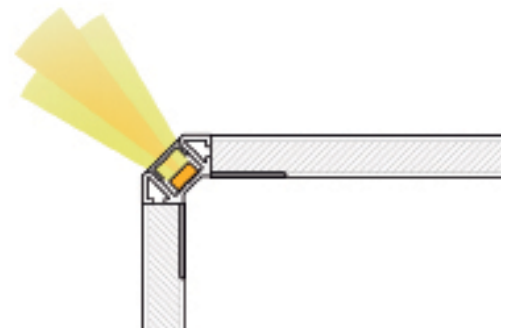

744T-01 Plastic

End Caps With Hole

744T-02 Plastic

Compatible / Compatible / Compatible

LED Strip  
Bare  
  
IP20

LED Strip  
  
~~IP65~~

Except ref 90019-249RT

**Documentos / Documents / Des documents**