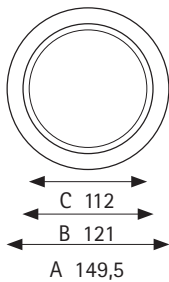

Ø 105-140

Ref.	DC50308
Colección / Collection	Technical Indoor. Architectural
Descripción / Description	Aro embellecedor redondo para ref. 50308, 51908 Round trim ring for ref. 50308, 51908
Material	Aluminium
Color	04 Aluminio / Aluminium 90 Blanco Técnico / Tech. White
Packaging	1