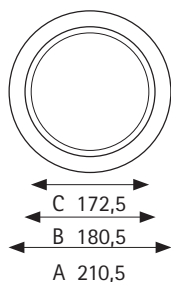

Ø 172-203

Ref.	DC50315
Colección / Collection	Technical Indoor. Architectural
Descripción / Description	Aro embellecedor redondo para ref. 50315, 51915 Round trim ring for ref. 50315, 51915
Material	Aluminium
Color	04 Aluminio / Aluminium 90 Blanco Técnico / Tech. White
Packaging	1