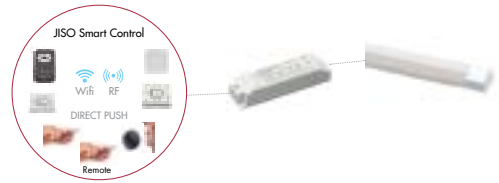

Accesorios / Accessories / Accessoires

HCN01-T01
End cap

HCN01-F01
Clips

HCN01-C01
Splice connector
Single Colour

HCN01-C02
Connector.
Single Colour
Cable's length 150mm

HCN01-C03
Single color
HCN01-C03R
RGB
Jumper Connector
Cable's length 150mm

HCN01-C02R
Connector RGB

JISO Smart Control

Uniform&Seven light source with no LED "hotspots"
Top view (three-dimensional Emitting) more durable and flexible with 120mm minimum beging diameter
Easy instalation. Vertical Bending